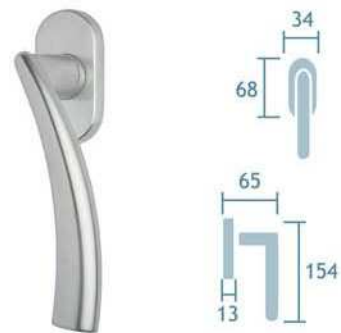

Manilla para ventana
Ref. 772/DK/26D Nadir
2udes.