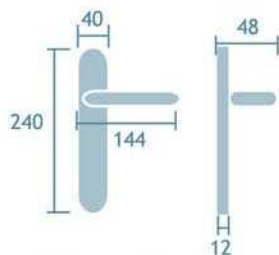

Manilla para ventana
Ref. 772/DK/26D Nadir
2udes.

Manilla con roseta
Cubic
Ref. 1261/SB/26D Cubic
1jgo.

Latón satinado
Ref. 1261/SB/04 Cubic

Cromo satinado
Ref. 1261/SB/26D Cubic

Cromo brillo y negro
Ref. 1261/SB/MB/26 Cubic